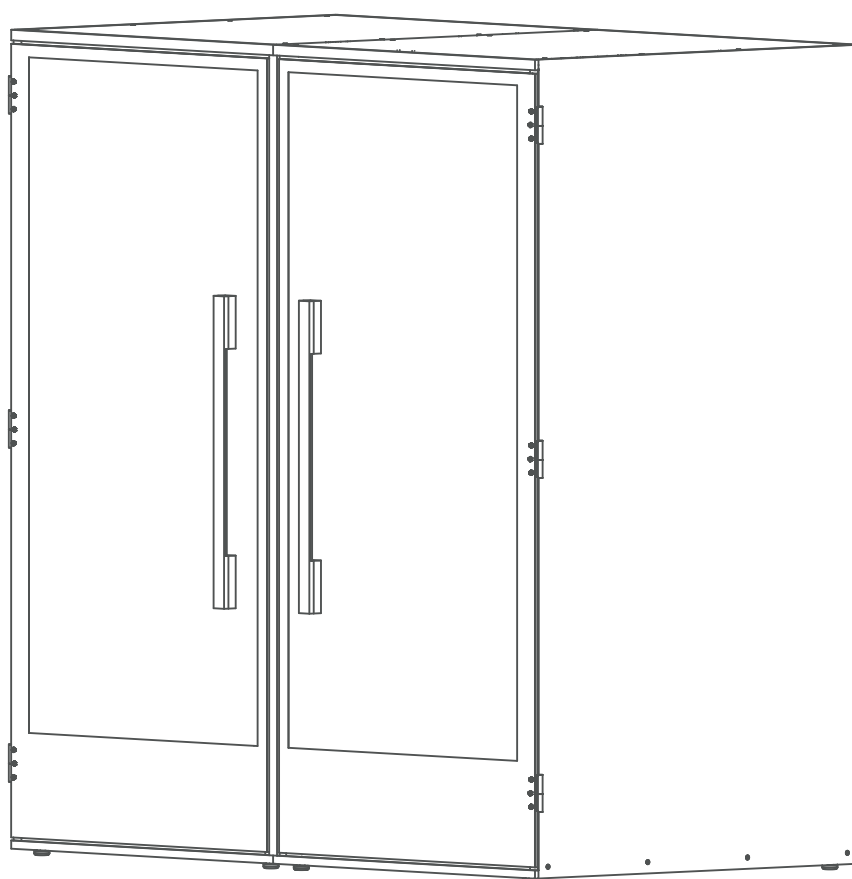

Technical File

SweetSpot Two