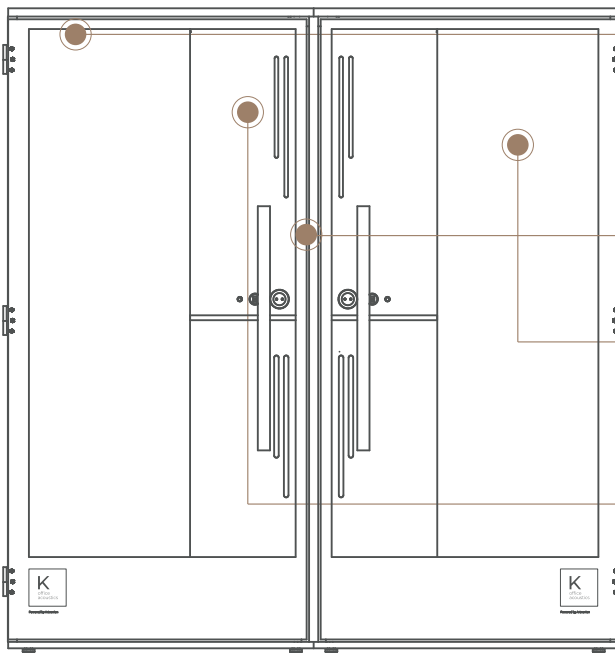

02

Tech specs

Lighting & Power Socket

Long-life energy efficient LED lighting.
2 built-in sockets with Shuko and USB
charging

Kuietly Does It

ISO 23351-1 | Class B.

Interior Acoustics

Carefully designed with
recycled felt absorption.

Optimised Ventilation

Twin ultra-quiet fans.