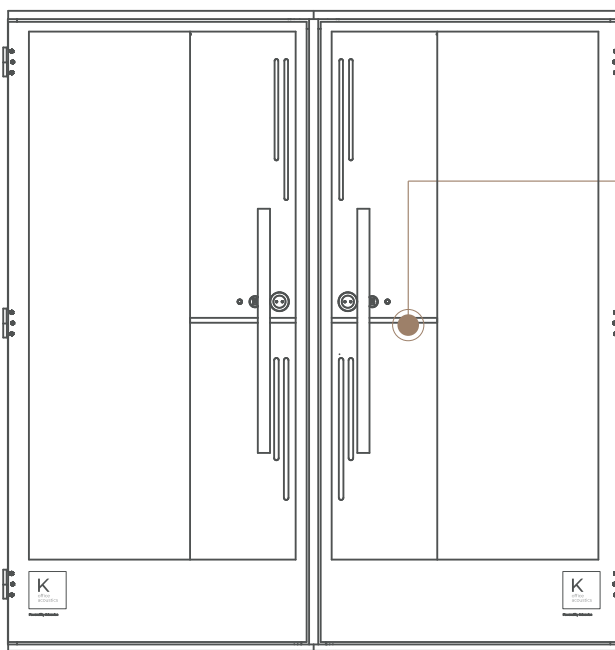

Built-in Desk

Durable Marine grade plywood.